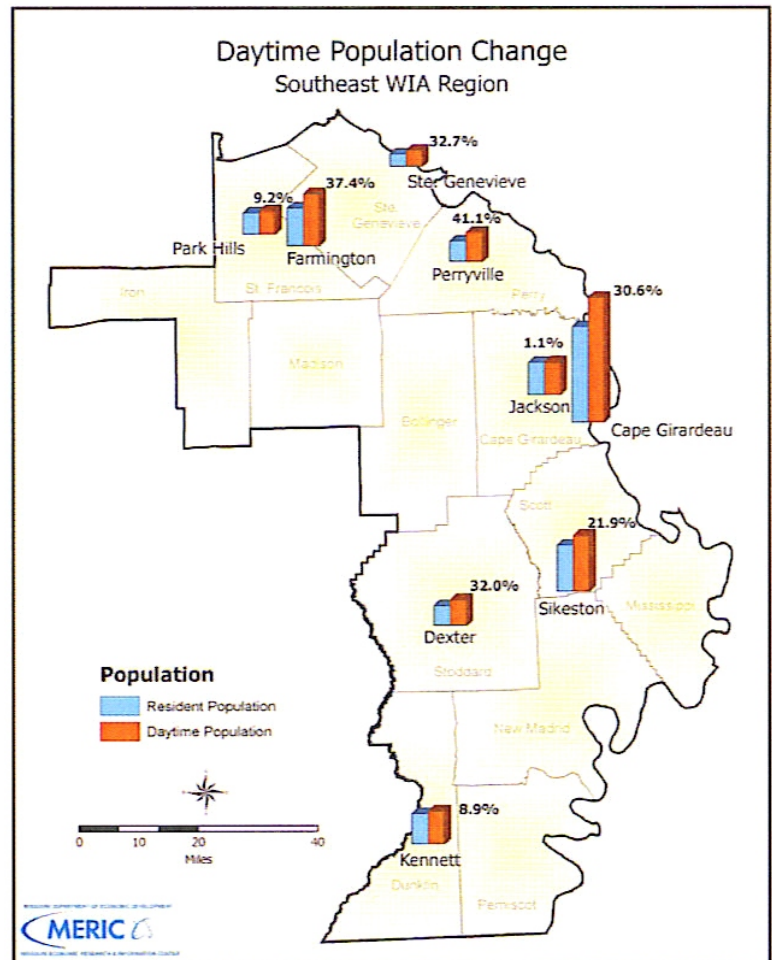

**BULLETIN NO. 703**

**December 19, 2005**

**DAYTIME POPULATION CHANGE  
IN THE  
SOUTHEAST WORKFORCE INVESTMENT AREA**

The Missouri Economic and Research & Information Center recently released information on the daytime population changes in selected cities in the southeast area. The data reproduced on the following page is an excerpt from MERIC's report entitled *Daytime Population Changes in Missouri Counties and Selected Cities*, which can be found at [www.ded.mo.gov/researchandplanning/pdfs/daytime\\_population.pdf](http://www.ded.mo.gov/researchandplanning/pdfs/daytime_population.pdf).

# Southeast Workforce Investment Area

In Missouri's Southeast WIA, all the cities studied have an increase in daytime population. Cape Girardeau, the largest city in the region, has the greatest numeric increase in daytime population, with an extra 10,814 workers traveling there each day. Perryville has the largest percentage gain at 41.1 percent. Jackson, Kennett and Park Hills have very small changes in daytime population.

Cape Girardeau retains 78.5 percent of the city's residents who work. Other cities that retain large portions of their workforce include: Kennett (71.4 percent), Sikeston (69.3 percent) and Perryville (68.5 percent). Park Hills and Jackson have the smallest percentage of residents who live and work in the same city with 27.8 and 33.2 percent, respectively.