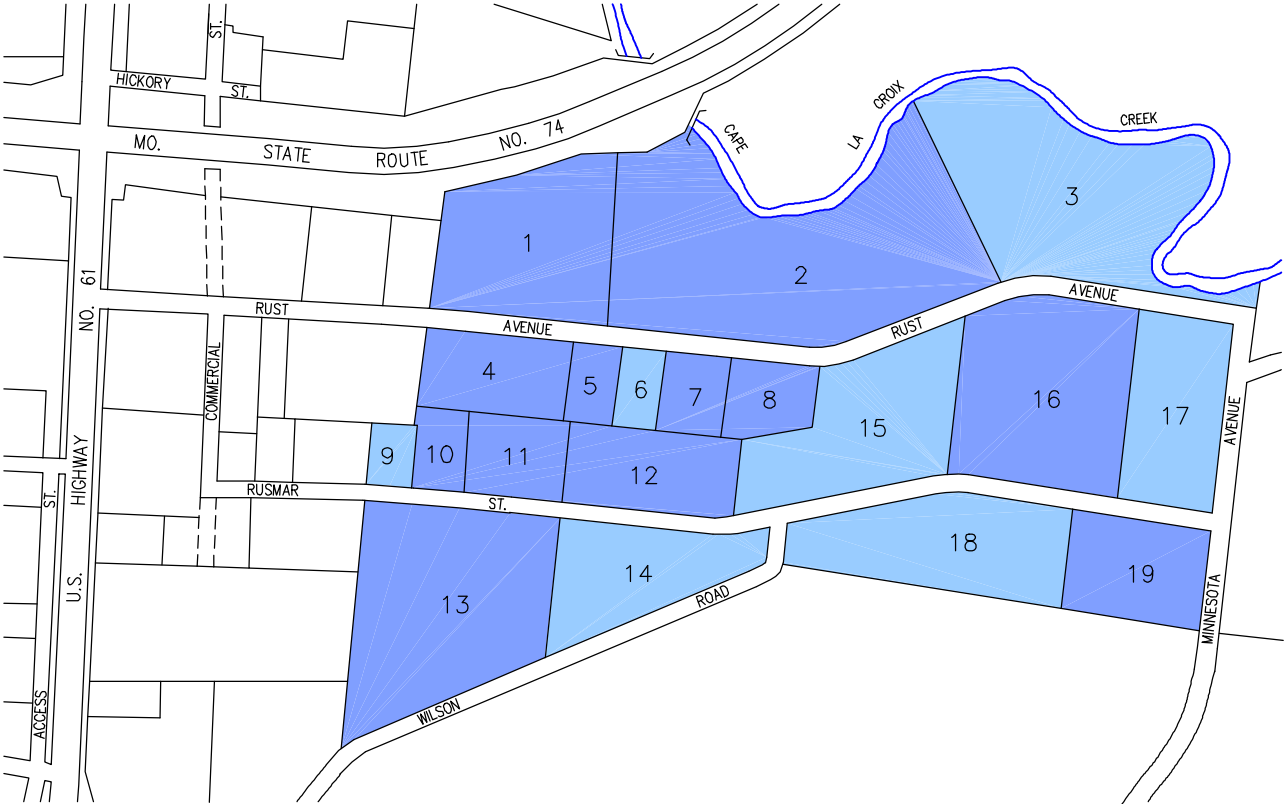

# RUST AVENUE INDUSTRIAL PARK

- |                            |                             |
|----------------------------|-----------------------------|
| 1 River Eagle Distributing | 11 ABC Supply               |
| 2 Blattner Steel Co.       | 12 Industrial Systems       |
| 3 Vacant ±8.3 Ac.          | 13 Terra Dynamics           |
| 4 2137                     | 14 Vacant ±3.7 Ac.          |
| 5 Ceiling Supply           | 15 Vacant ±5.4 Ac.          |
| 6 Vacant ±0.8 Ac.          | 16 D&K Healthcare Resources |
| 7 Aluma Kraft Sales        | 17 Vacant ±3.9 Ac.          |
| 8 New Building             | 18 Vacant ±5.0 Ac.          |
| 9 Vacant ±0.5 Ac.          | 19 Kidd Oil Co.             |
| 10 C.J. Seyer's Garage     |                             |