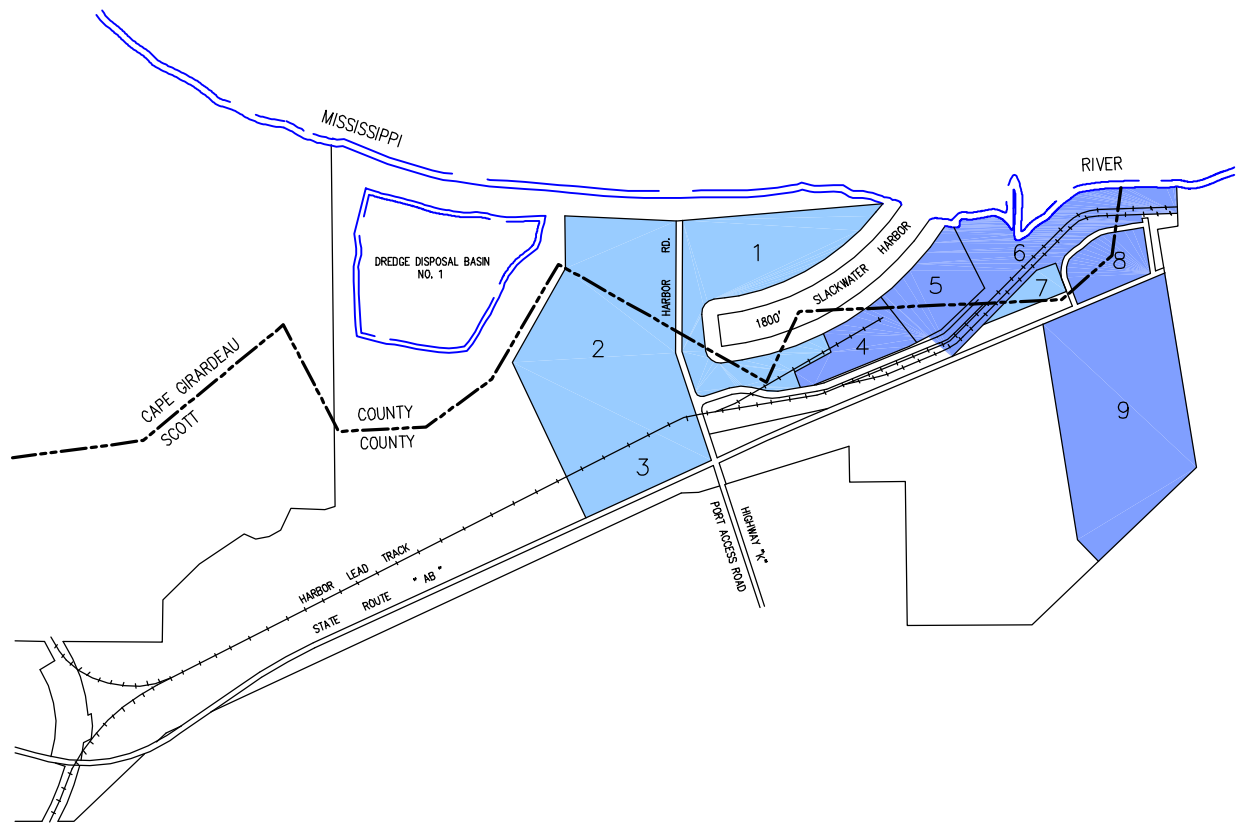

SOUTHEAST MISSOURI REGIONAL PORT

- 1 Vacant ±6.00 Ac.
- 2 Vacant ±30.00 Ac.
- 3 Vacant ±6.00 Ac.
- 4 Girardeau Stevedores & Contractors, Inc.
- 5 Midwest Agri-Chemico, Inc. & First Missouri Terminals
- 6 Consolidated Grain & Barge
- 7 Vacant ±2.00 Ac.
- 8 Missouri Fibre Corporation
- 9 Missouri Fibre Corporation