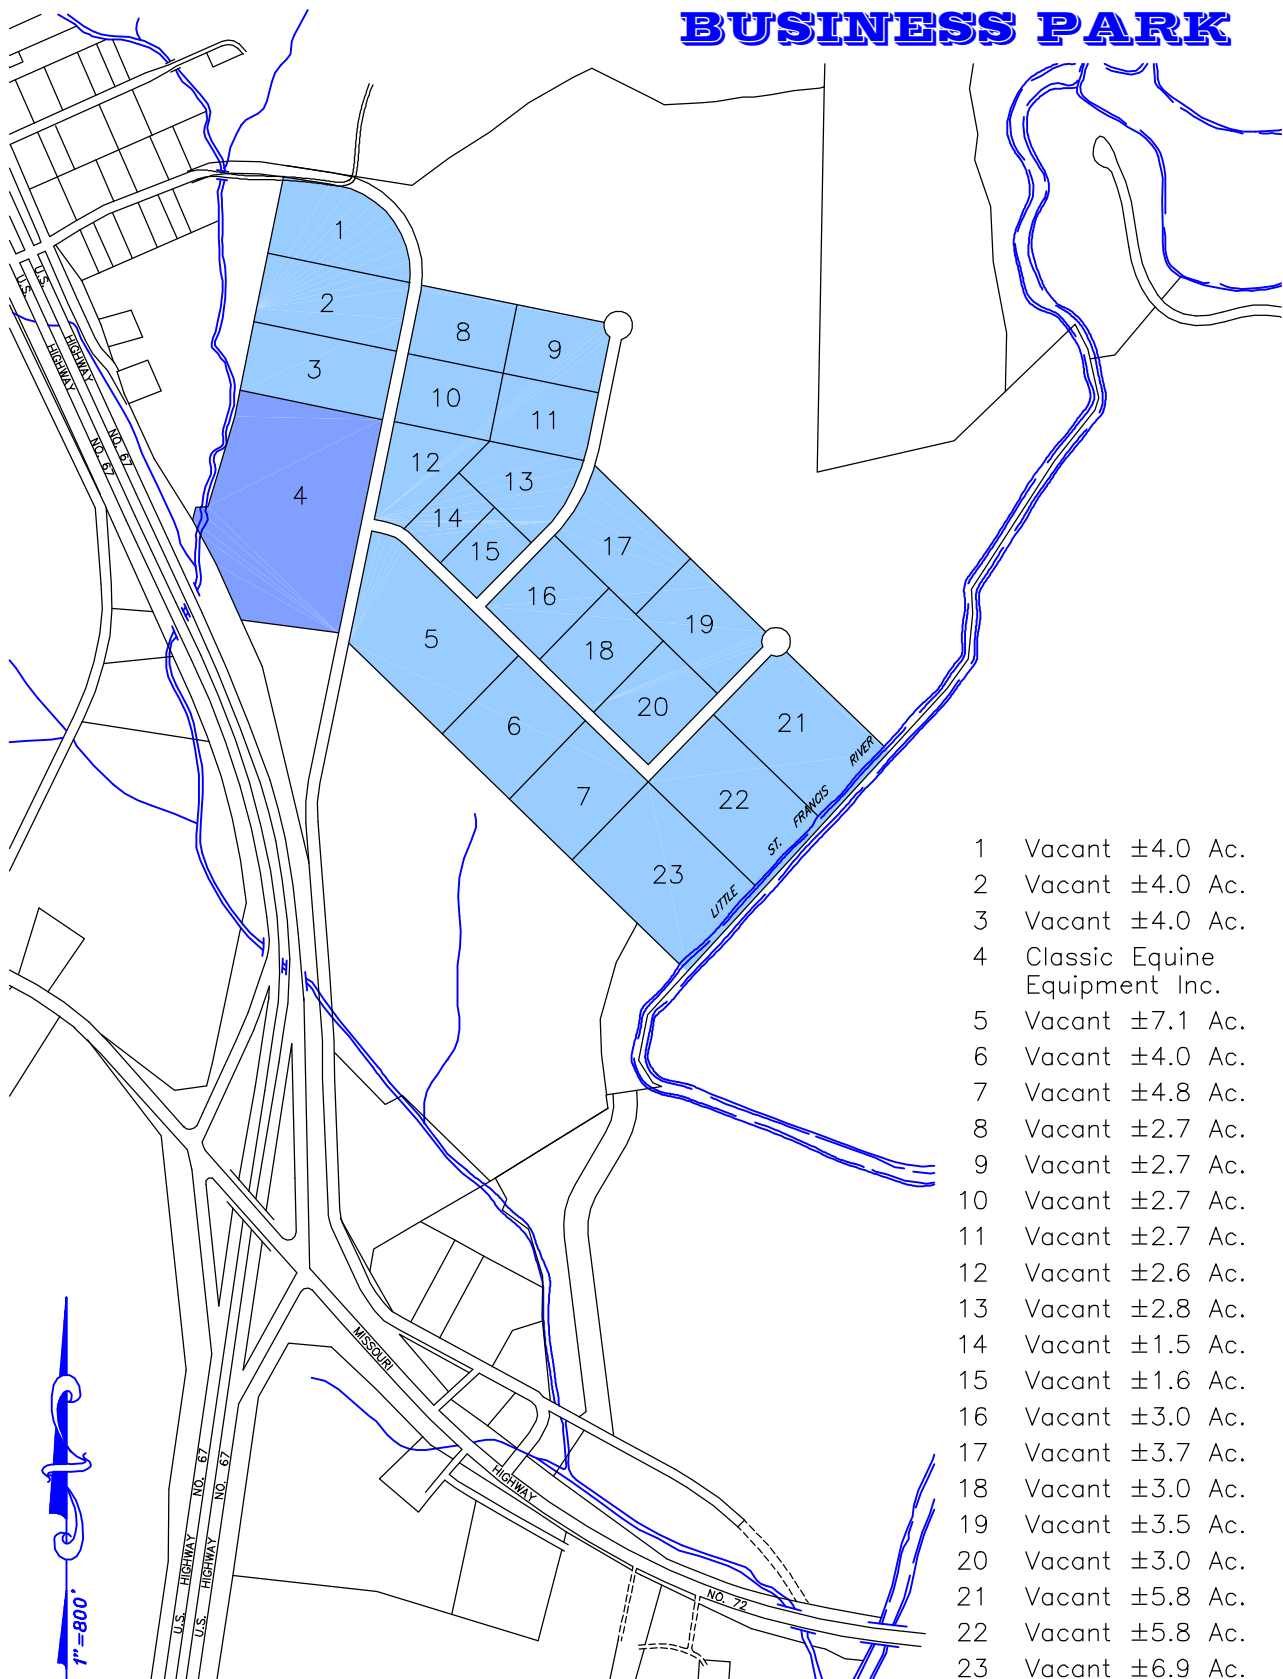

# FREDERICKTOWN BUSINESS PARK

- 1 Vacant ±4.0 Ac.
- 2 Vacant ±4.0 Ac.
- 3 Vacant ±4.0 Ac.
- 4 Classic Equine Equipment Inc.
- 5 Vacant ±7.1 Ac.
- 6 Vacant ±4.0 Ac.
- 7 Vacant ±4.8 Ac.
- 8 Vacant ±2.7 Ac.
- 9 Vacant ±2.7 Ac.
- 10 Vacant ±2.7 Ac.
- 11 Vacant ±2.7 Ac.
- 12 Vacant ±2.6 Ac.
- 13 Vacant ±2.8 Ac.
- 14 Vacant ±1.5 Ac.
- 15 Vacant ±1.6 Ac.
- 16 Vacant ±3.0 Ac.
- 17 Vacant ±3.7 Ac.
- 18 Vacant ±3.0 Ac.
- 19 Vacant ±3.5 Ac.
- 20 Vacant ±3.0 Ac.
- 21 Vacant ±5.8 Ac.
- 22 Vacant ±5.8 Ac.
- 23 Vacant ±6.9 Ac.