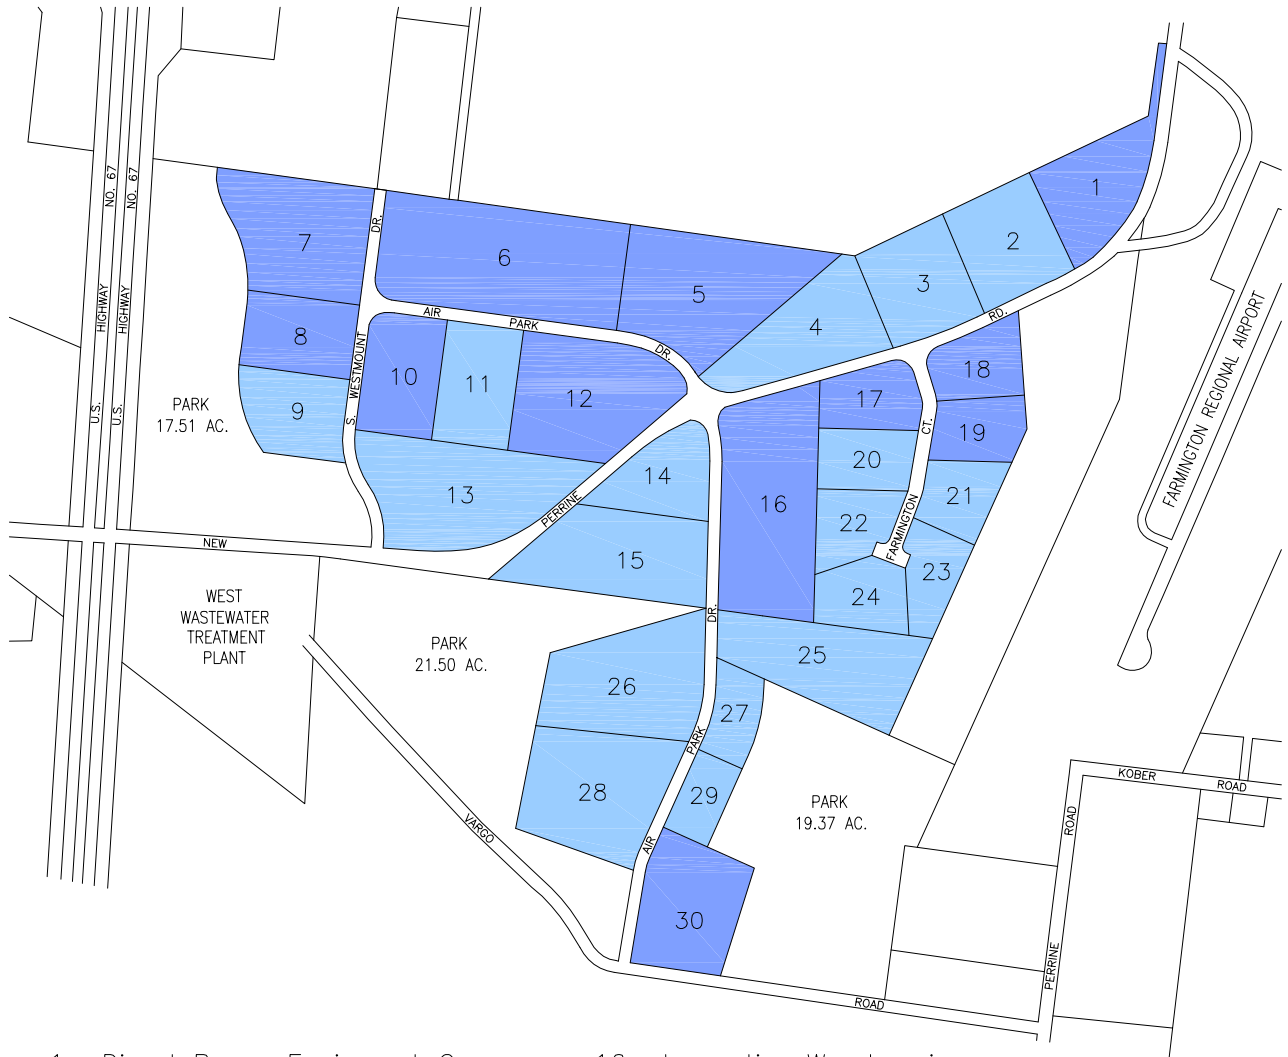

FARMINGTON EAST INDUSTRIAL PARK

- | | |
|-------------------------------------|--------------------------------|
| 1 Diesel Power Equipment Co. | 16 Innovative Warehousing |
| 2 Vacant ±4.2 Ac. | 17 Koppeis Heating and Cooling |
| 3 Vacant ±4.1 Ac. | 18 Medley Ice |
| 4 Vacant ±5.1 Ac. | 19 Star Business Solutions |
| 5 Forte' | 20 Vacant ±2.3 Ac. |
| 6 Trimfoot Company | 21 Vacant ±2.2 Ac. |
| 7 MCII | 22 Vacant ±2.2 Ac. |
| 8 United State Postal Services | 23 Vacant ±2.1 Ac. |
| 9 Vacant ±3.4 Ac. | 24 Vacant ±2.4 Ac. |
| 10 Midwest Embroidery Threads, Inc. | 25 Vacant ±6.0 Ac. |
| 11 Vacant ±3.7 Ac. | 26 Vacant ±6.5 Ac. |
| 12 Bennee's Toys | 27 Vacant ±1.8 Ac. |
| 13 Vacant ±7.7 Ac. | 28 Vacant ±6.6 Ac. |
| 14 Vacant ±3.2 Ac. | 29 Vacant ±1.6 Ac. |
| 15 Vacant ±6.1 Ac. | 30 Crown Valley Champagne |