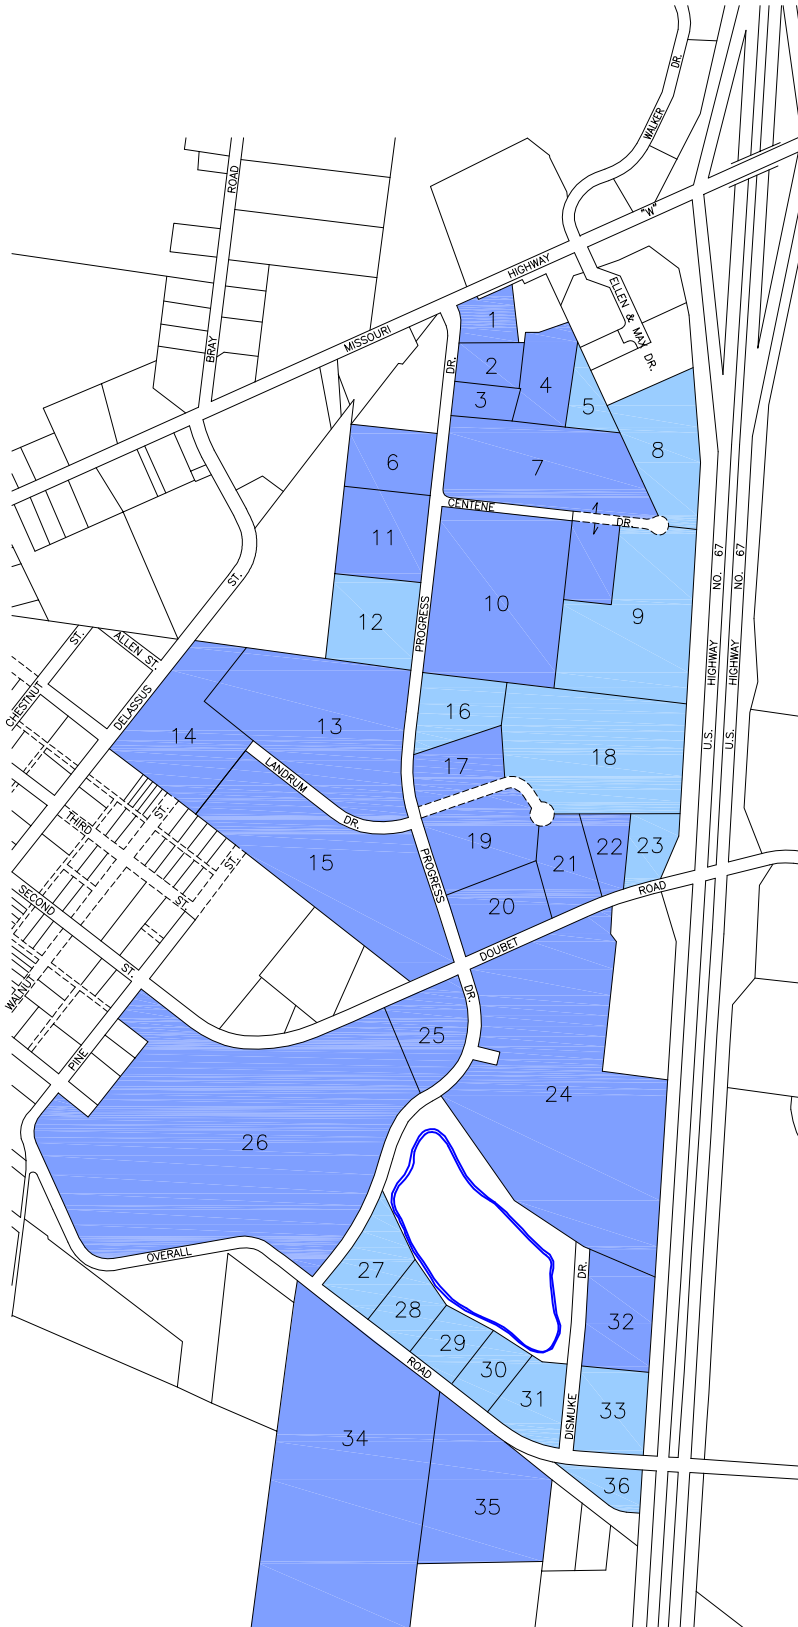

FARMINGTON WEST INDUSTRIAL PARK

- 1 Data Dash
- 2 AO Employment
- 3 USDA
- 4 MO Dept. of Conservation
- 5 Vacant ±0.9 Ac.
- 6 Lead One
- 7 Centene
- 8 Vacant ±3.7 Ac.
- 9 Vacant ±7.2 Ac.
- 10 Mocap/Pacom LLC
- 11 State Office Building
- 12 Vacant ±3.0 Ac.
- 13 Pepsi Cola
- 14 Accent
- 15 Botkin Lumber
- 16 Vacant ±2.1 Ac.
- 17 Schwan's Foods
- 18 Vacant ±8.2 Ac.
- 19 Smith Motor Freight
- 20 MO Natural Gas/Aramark
- 21 Farmington Machine Shop
- 22 Frito Lay
- 23 Vacant ±1.2 Ac.
- 24 Play Power
- 25 AT&T
- 26 SR Products
- 27 Vacant ±2.2 Ac.
- 28 Vacant ±1.4 Ac.
- 29 Vacant ±1.3 Ac.
- 30 Vacant ±1.3 Ac.
- 31 Vacant ±1.8 Ac.
- 32 IDA
- 33 Vacant ±2.3 Ac.
- 34 Ozark Steel
- 35 Hood's
- 36 Vacant ±0.9 Ac.