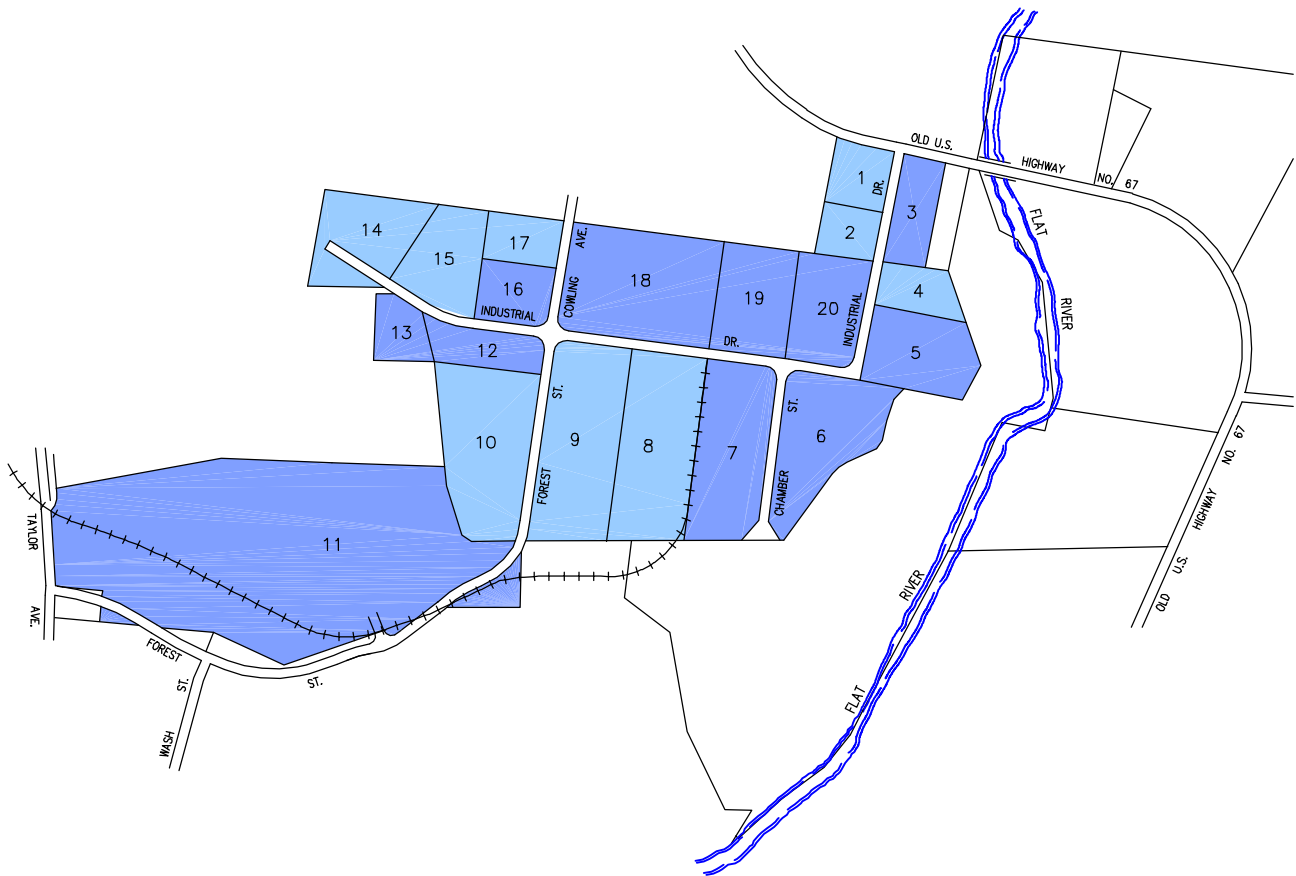

PARK HILLS INDUSTRIAL PARK

- | | | | |
|----|---|----|---|
| 1 | Vacant ±2.3 Ac. | 11 | Flat River Glass Co. |
| 2 | Vacant ±1.9 Ac. | 12 | Hinson/Bidco |
| 3 | St. Francois County
Joint Communications | 13 | City Water Tower |
| 4 | Vacant ±2.7 Ac. | 14 | Vacant ±5.0 Ac. |
| 5 | The Cabinet Shop | 15 | Vacant ±4.8 Ac. |
| 6 | Bulk Tank | 16 | Available Building |
| 7 | Ozark Steel Fabricators | 17 | Vacant ±2.4 Ac. |
| 8 | Vacant ±8.8 Ac. | 18 | Mocap |
| 9 | Vacant ±9.4 Ac. | 19 | East Missouri Action Agency |
| 10 | Vacant ±8.9 Ac. | 20 | Missouri Highway and
Transportation Department |